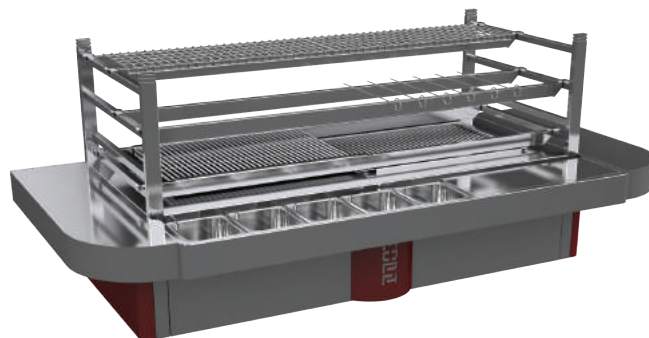

TECHNICAL DATA

Weight:	268 kg
Base grill area:	1.130 x 350 mm
Upper grill area per level using original upper grill:	1.240 x 240 mm
Number of levels:	1 + 4

STANDARD EQUIPMENT

Lower Grill - 1x
Upper Grill - 1x
Horizontal support bars - 2 pairs
Stainless steel skewers - 5x

OPTIONAL EQUIPMENT

Lower Grill	565 x 350 mm
Flat Grill	565 x 350 mm
Upper Grill	620 x 240 mm
Grill Mesh	565 x 320 mm
Stainless steel skewers