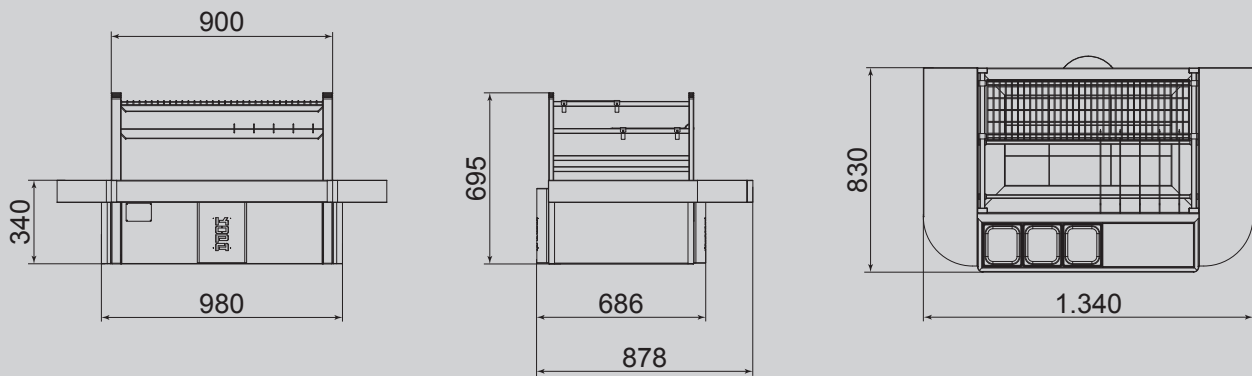

TECHNICAL DRAWINGS

Available in these colors:

Red

Black

Brown