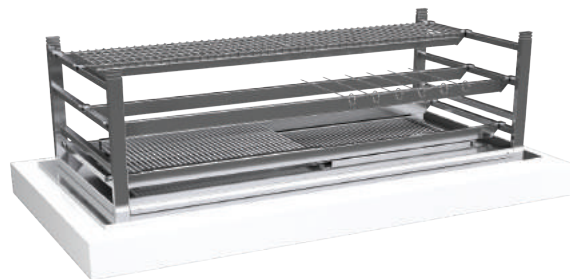

## TECHNICAL DATA

Weight:	221 kg
Base grill area:	1.130 x 350 mm
Upper grill area per level using original upper grill:	1.240 x 240 mm
Number of levels:	1 + 4

## STANDARD EQUIPMENT

Lower Grill - 1x
Upper Grill - 1x
Horizontal support bars - 2 pairs
Stainless steel skewers - 5x

## OPTIONAL EQUIPMENT

Lower Grill	565 x 350 mm
Flat Grill	565 x 350 mm
Upper Grill	620 x 240 mm
Grill Mesh	565 x 320 mm
Stainless steel skewers	

## TECHNICAL DATA

Weight:	252 kg
Base grill area:	1.130 x 350 mm
Upper grill area per level using original upper grill:	1.240 x 240 mm
Number of levels:	1 + 4