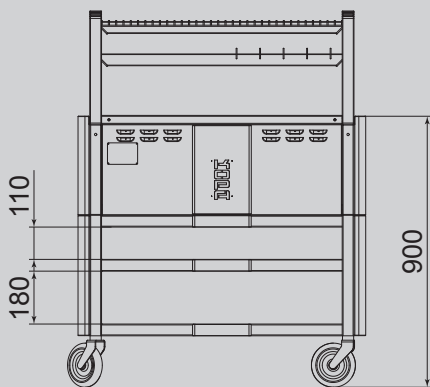

TECHNICAL DRAWINGS

Available in these colors:

Red

Black

Brown