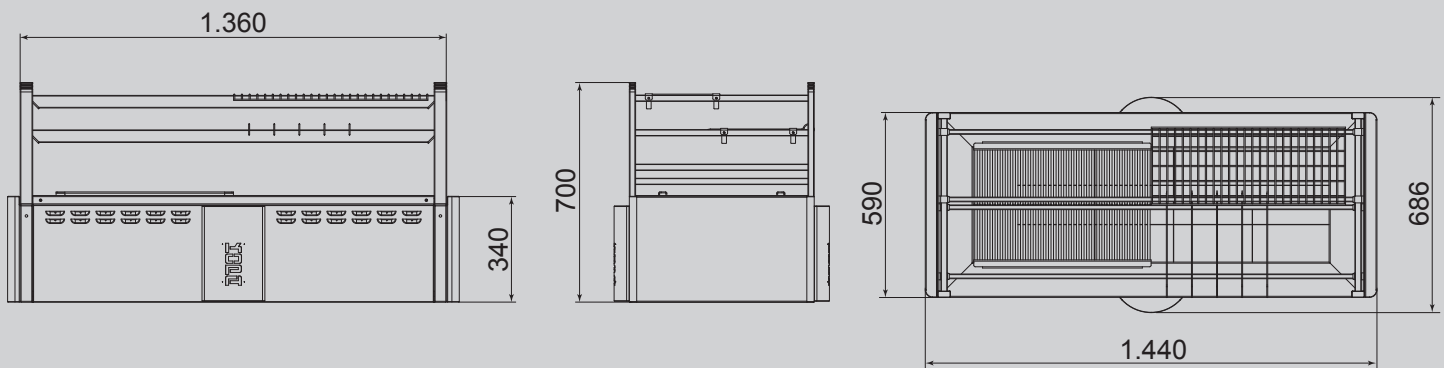

TECHNICAL DRAWINGS

Available in these colors:

Red

Black

Brown