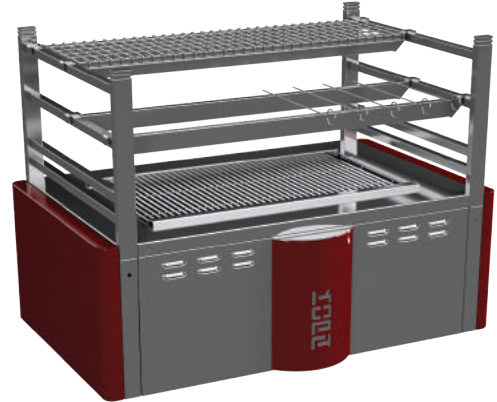

TECHNICAL DATA

Weight:	232 kg
Base grill area:	670 x 350 mm
Upper grill area per level using original upper grill:	780 x 240 mm
Number of levels:	1 + 4

STANDARD EQUIPMENT

Lower Grill - 1x - XXX x 350 mm
Upper Grill - 1x
Horizontal support bars - 2 pairs
Stainless steel skewers - 5x

OPTIONAL EQUIPMENT

Lower Grill 670 x 350 mm
Flat Grill 670 x 350 mm
Upper Grill 780 x 240 mm
Grill Mesh xxx x 320 mm
Stainless steel skewers
Side Tables