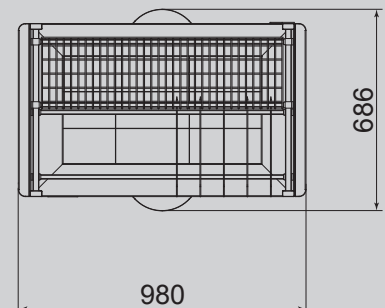

TECHNICAL DRAWINGS

Available in these colors:

Red

Black

Brown