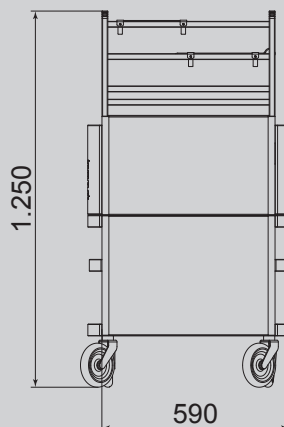

TECHNICAL DRAWINGS

Available in these colors:

Red

Black

Brown