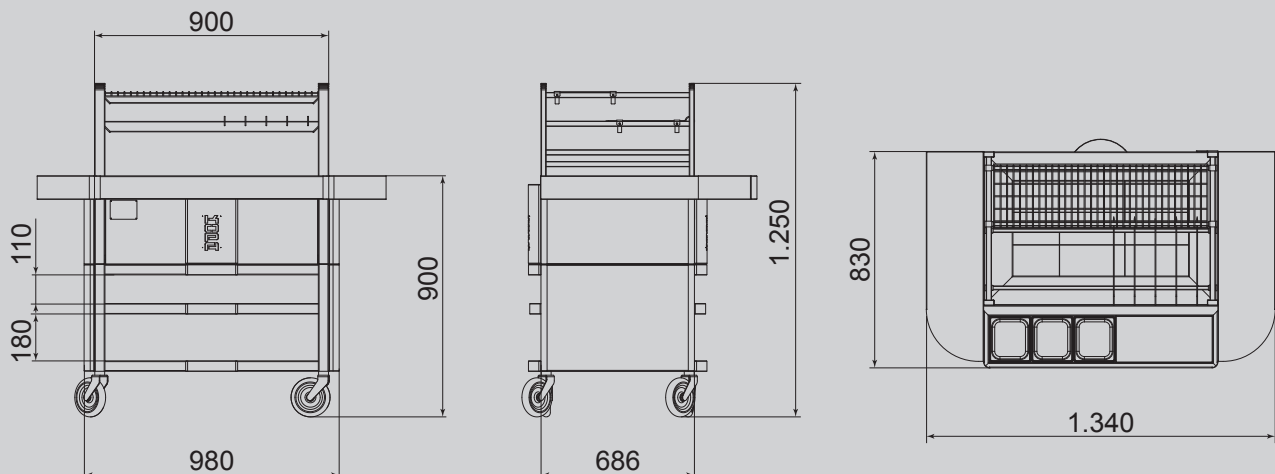

TECHNICAL DRAWINGS

Available in these colors:

Red

Black

Brown