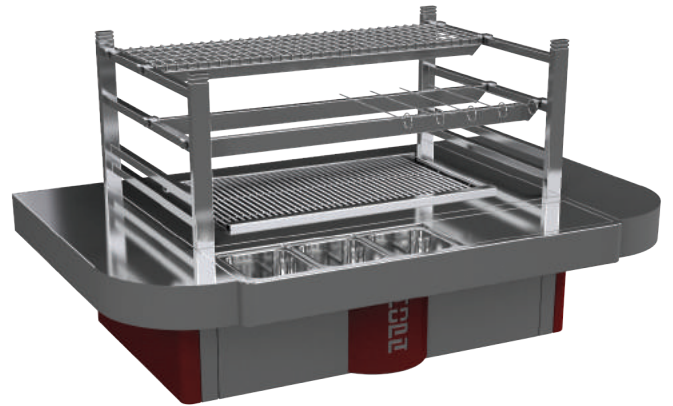

TECHNICAL DATA

Weight:	245 kg
Base grill area:	670 x 350 mm
Upper grill area per level using original upper grill:	780 x 240 mm
Number of levels:	1 + 4

STANDARD EQUIPMENT

Lower Grill - 1x
Upper Grill - 1x
Horizontal support bars - 2 pairs
Stainless steel skewers - 5x

OPTIONAL EQUIPMENT

Lower Grill 670 x 350 mm
Flat Grill 670 x 350 mm
Upper Grill 780 x 240 mm
Grill Mesh XXX x 320 mm
Stainless steel skewers