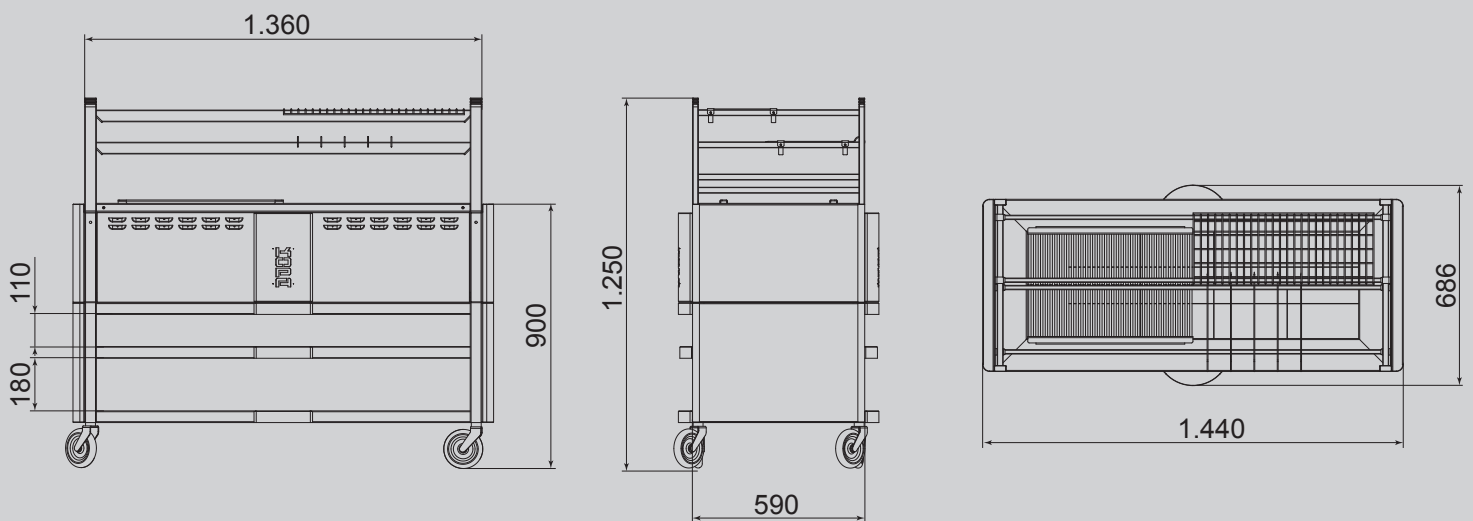

TECHNICAL DRAWINGS

Available in these colors:

Red

Black

Brown