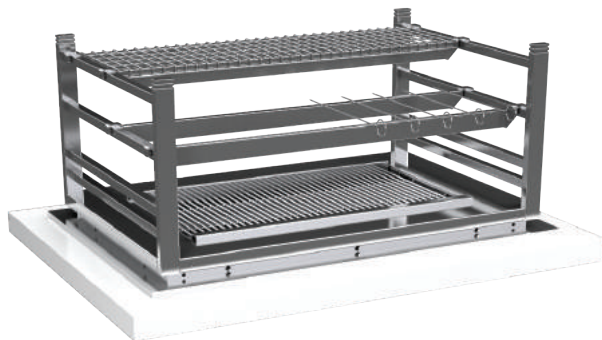

TECHNICAL DATA

Weight:	192 kg
Base grill area:	670 x 350 mm
Upper grill area per level using original upper grill:	780 x 240 mm
Number of levels:	1 + 4

STANDARD EQUIPMENT

Lower Grill - 1x
Upper Grill - 1x
Horizontal support bars - 2 pairs
Stainless steel skewers - 5x

OPTIONAL EQUIPMENT

Lower Grill	670 x 350 mm
Flat Grill	670 x 350 mm
Upper Grill	780 x 620 mm
Grill Mesh	xxx x 320 mm
Stainless steel skewers