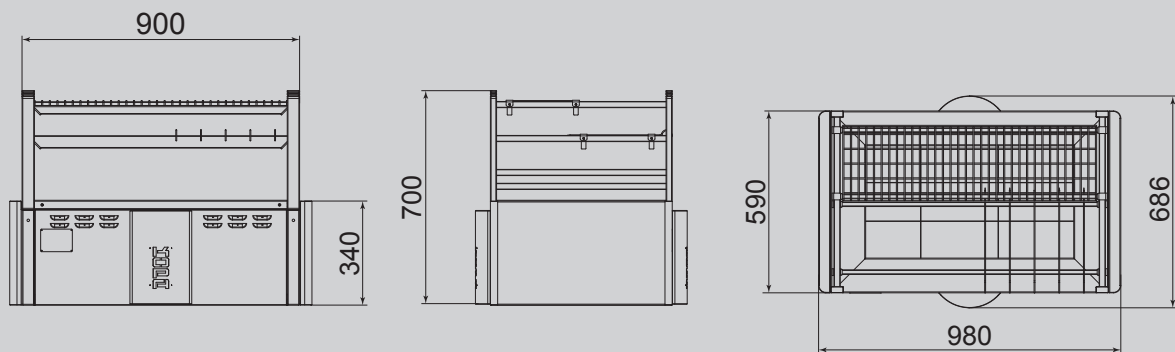

TECHNICAL DRAWINGS

Available in these colors:

Red

Black

Brown