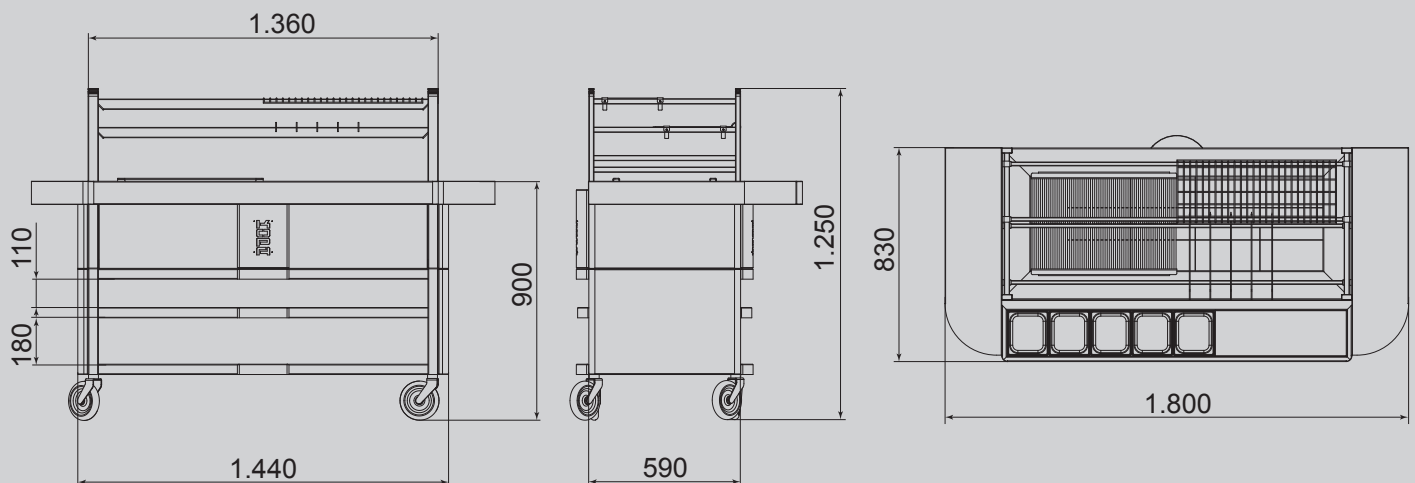

TECHNICAL DRAWINGS

Available in these colors:

Red

Black

Brown