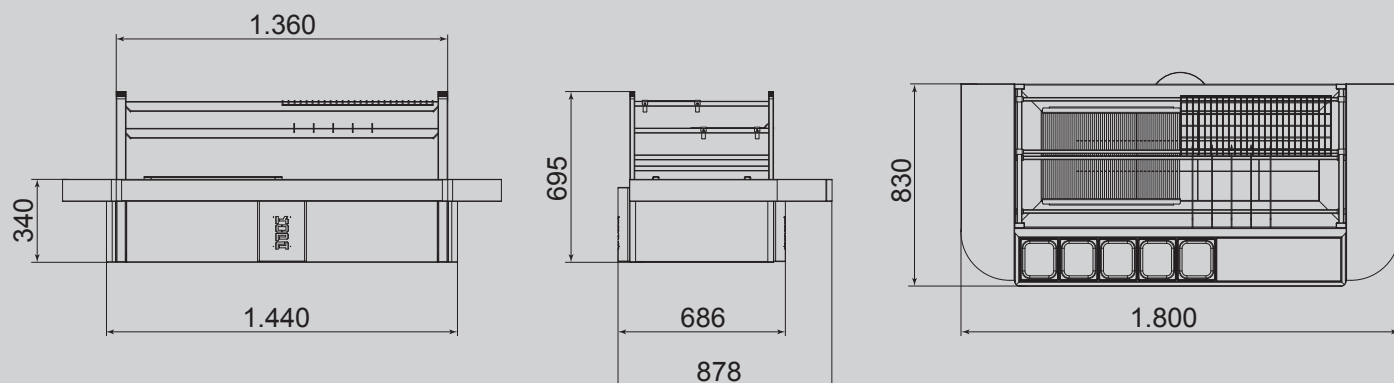

TECHNICAL DRAWINGS

Available in these colors:

Red

Black

Brown