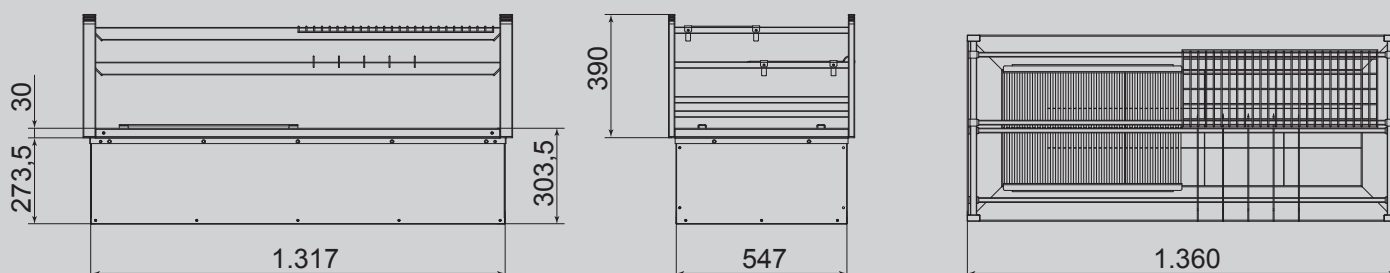

TECHNICAL DRAWINGS

Available in these colors:

Stainless steel