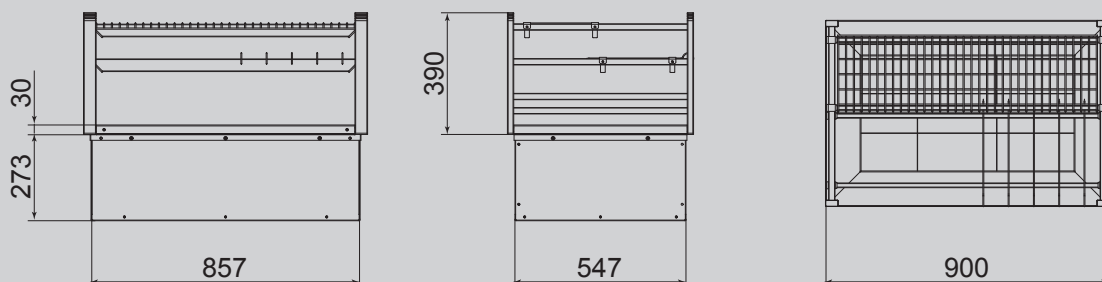

TECHNICAL DRAWINGS

Available in these colors:

Stainless steel